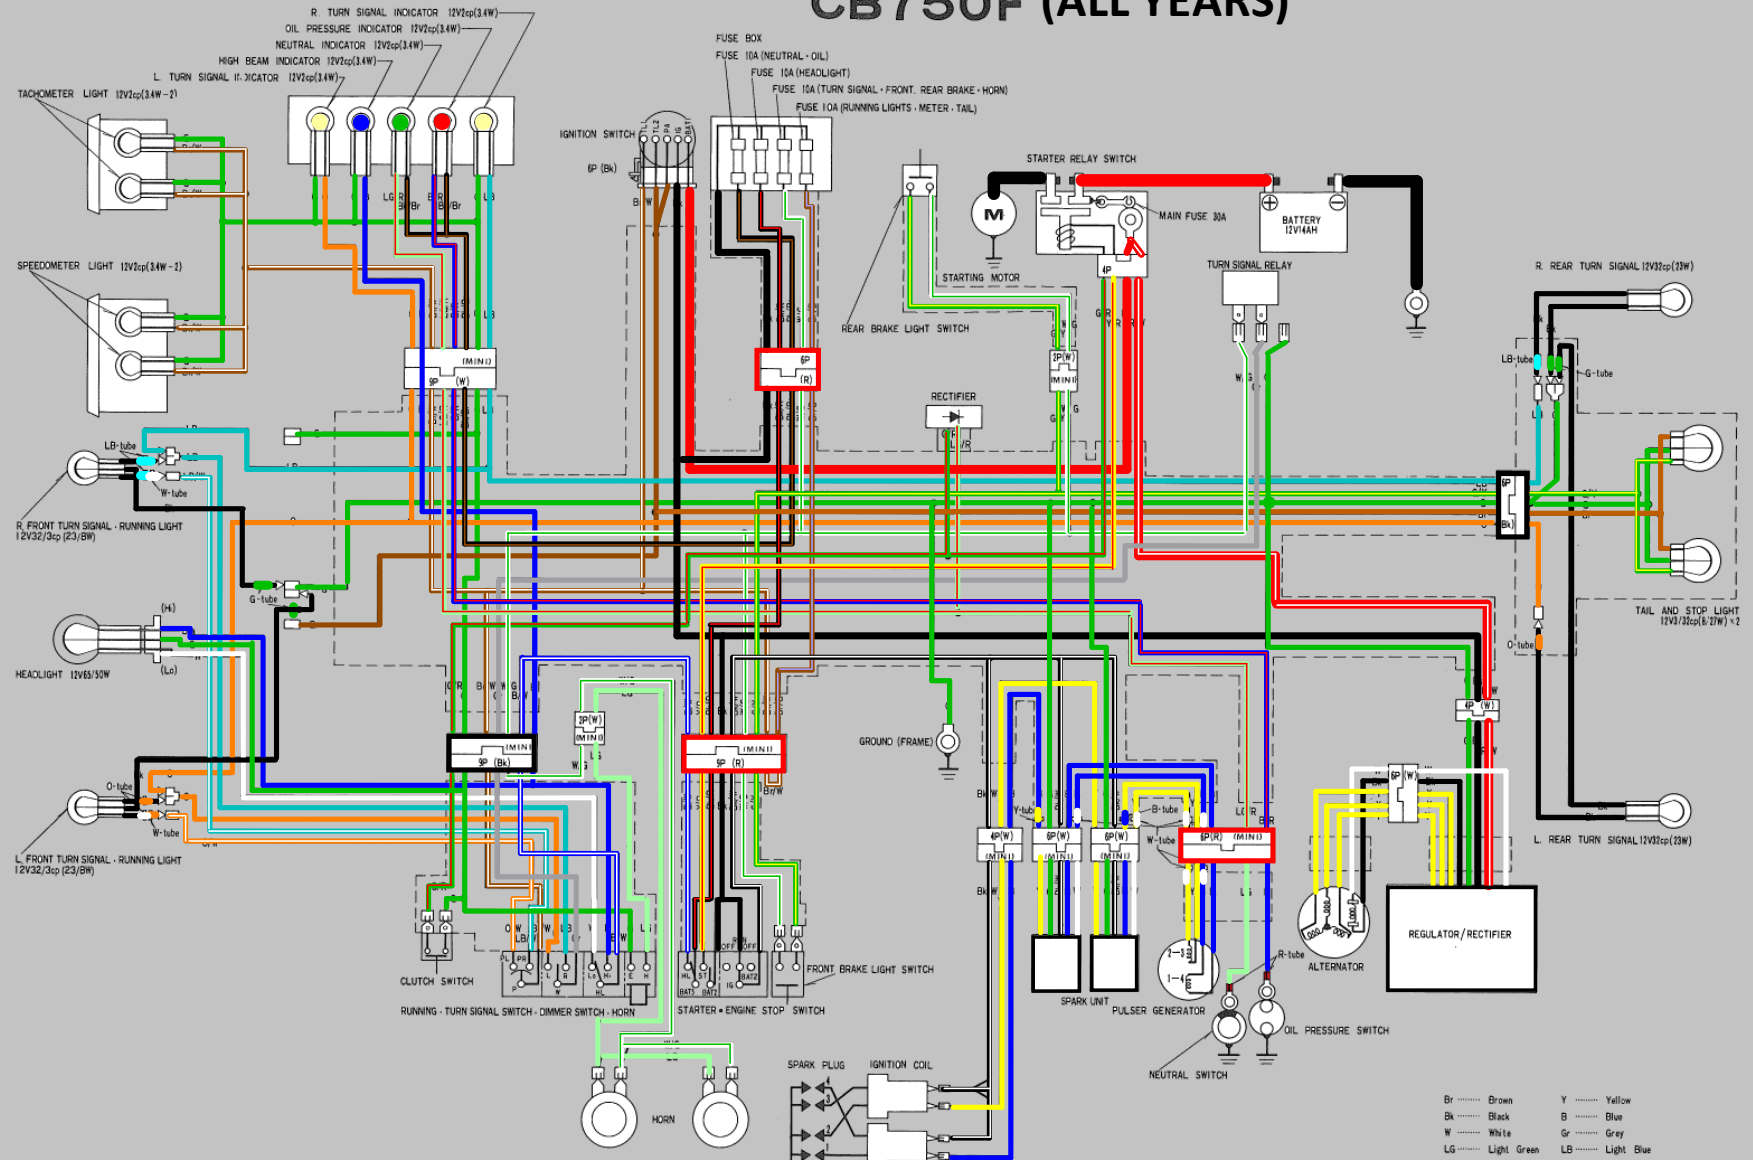

WIRING DIAGRAMS

CB750F (ALL YEARS)

SWITCH CONTINUITY

- Br Brown
- Bk Black
- W White
- LG Light Green
- R Red
- G Green
- Y Yellow
- B Blue
- Gr Grey
- LB Light Blue
- O Orange
- P Pink