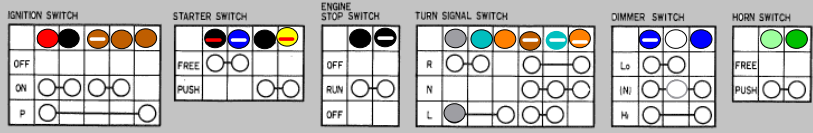

WIRING DIAGRAMS

CB750F (ALL YEARS)

SWITCH CONTINUITY

- Br Brown
- Bk Black
- W White
- LG Light Green
- R Red
- G Green
- Y Yellow
- B Blue
- Gr Grey
- LB Light Blue
- O Orange
- P Pink